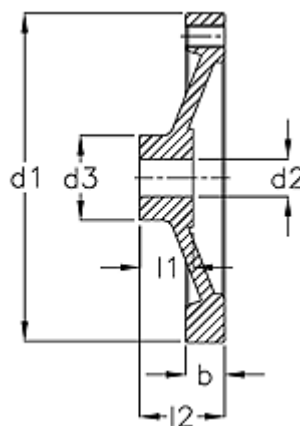

Article number: 20346314

Description: E+G Handwheel
GN 321.5-160-K14-A-DR

Measures

b	= 21
d1	= 160
d2 H7	= 14
d3	= 33
l1	= 20
l2	= 48.0